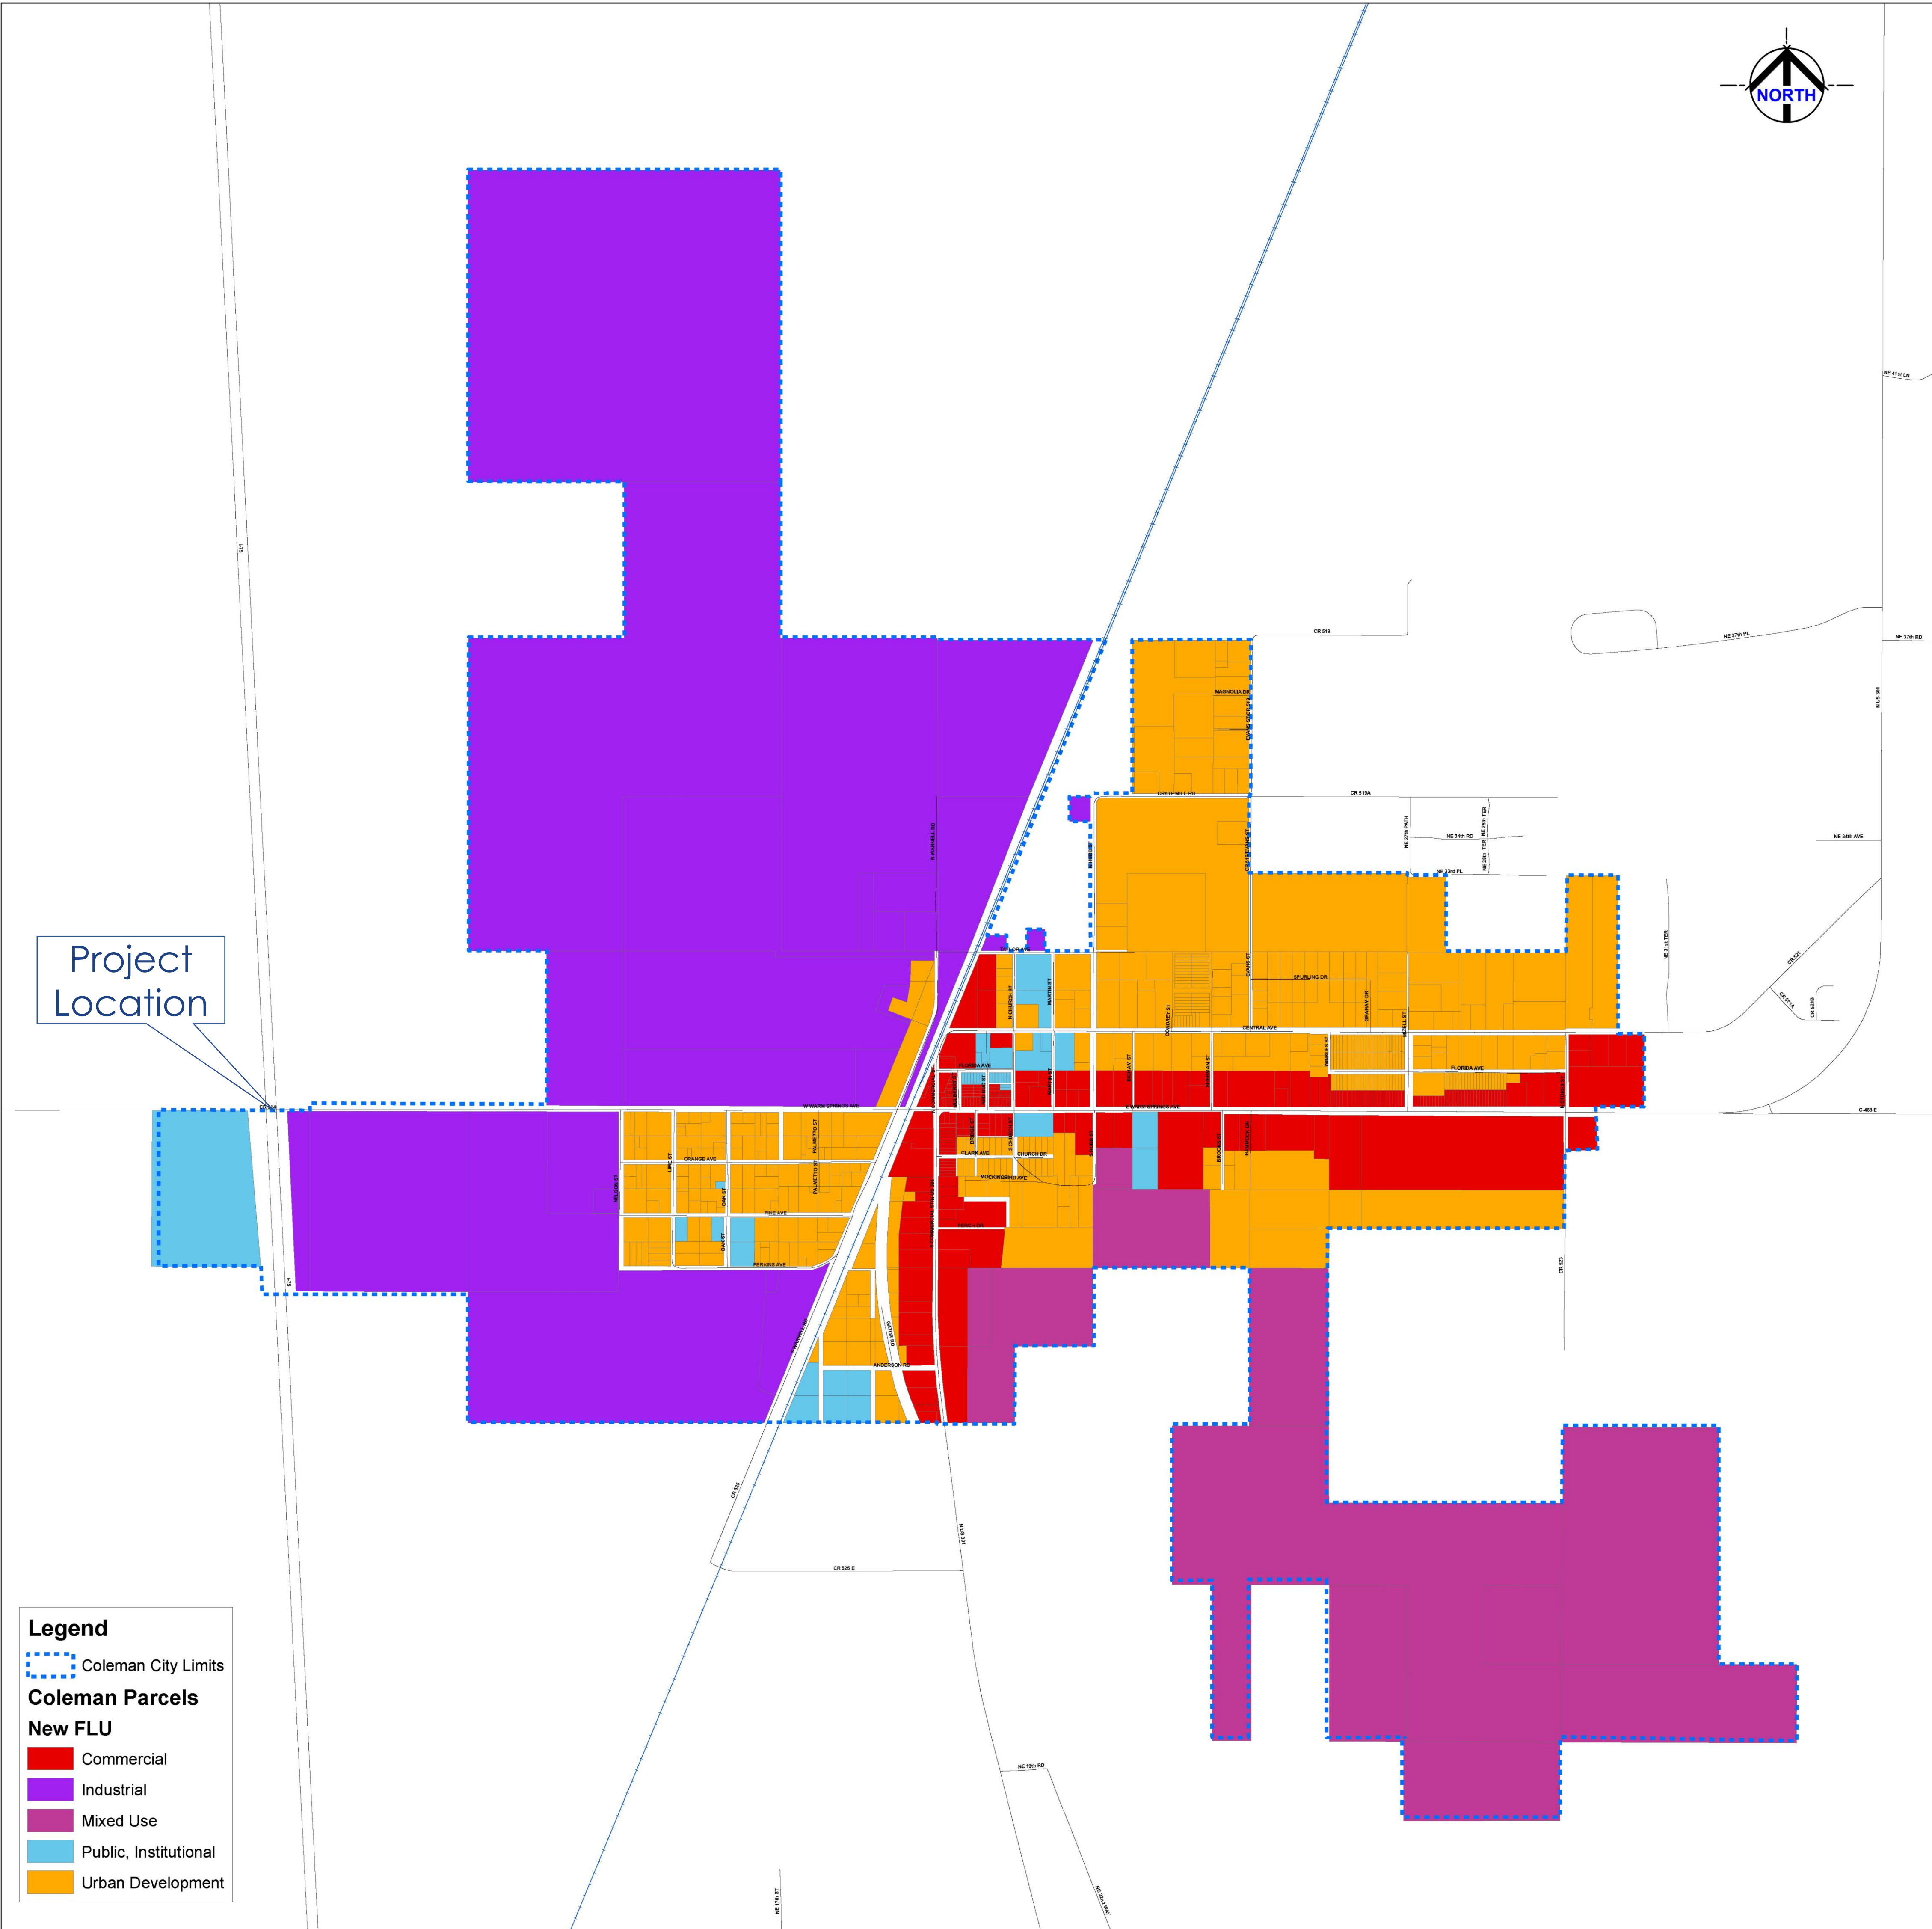

REGIONAL GROWTH CITY OF COLEMAN FUTURE LAND USE MAP

Project Location

- Legend**
- Coleman City Limits
 - Coleman Parcels**
 - New FLU**
 - Commercial
 - Industrial
 - Mixed Use
 - Public, Institutional
 - Urban Development