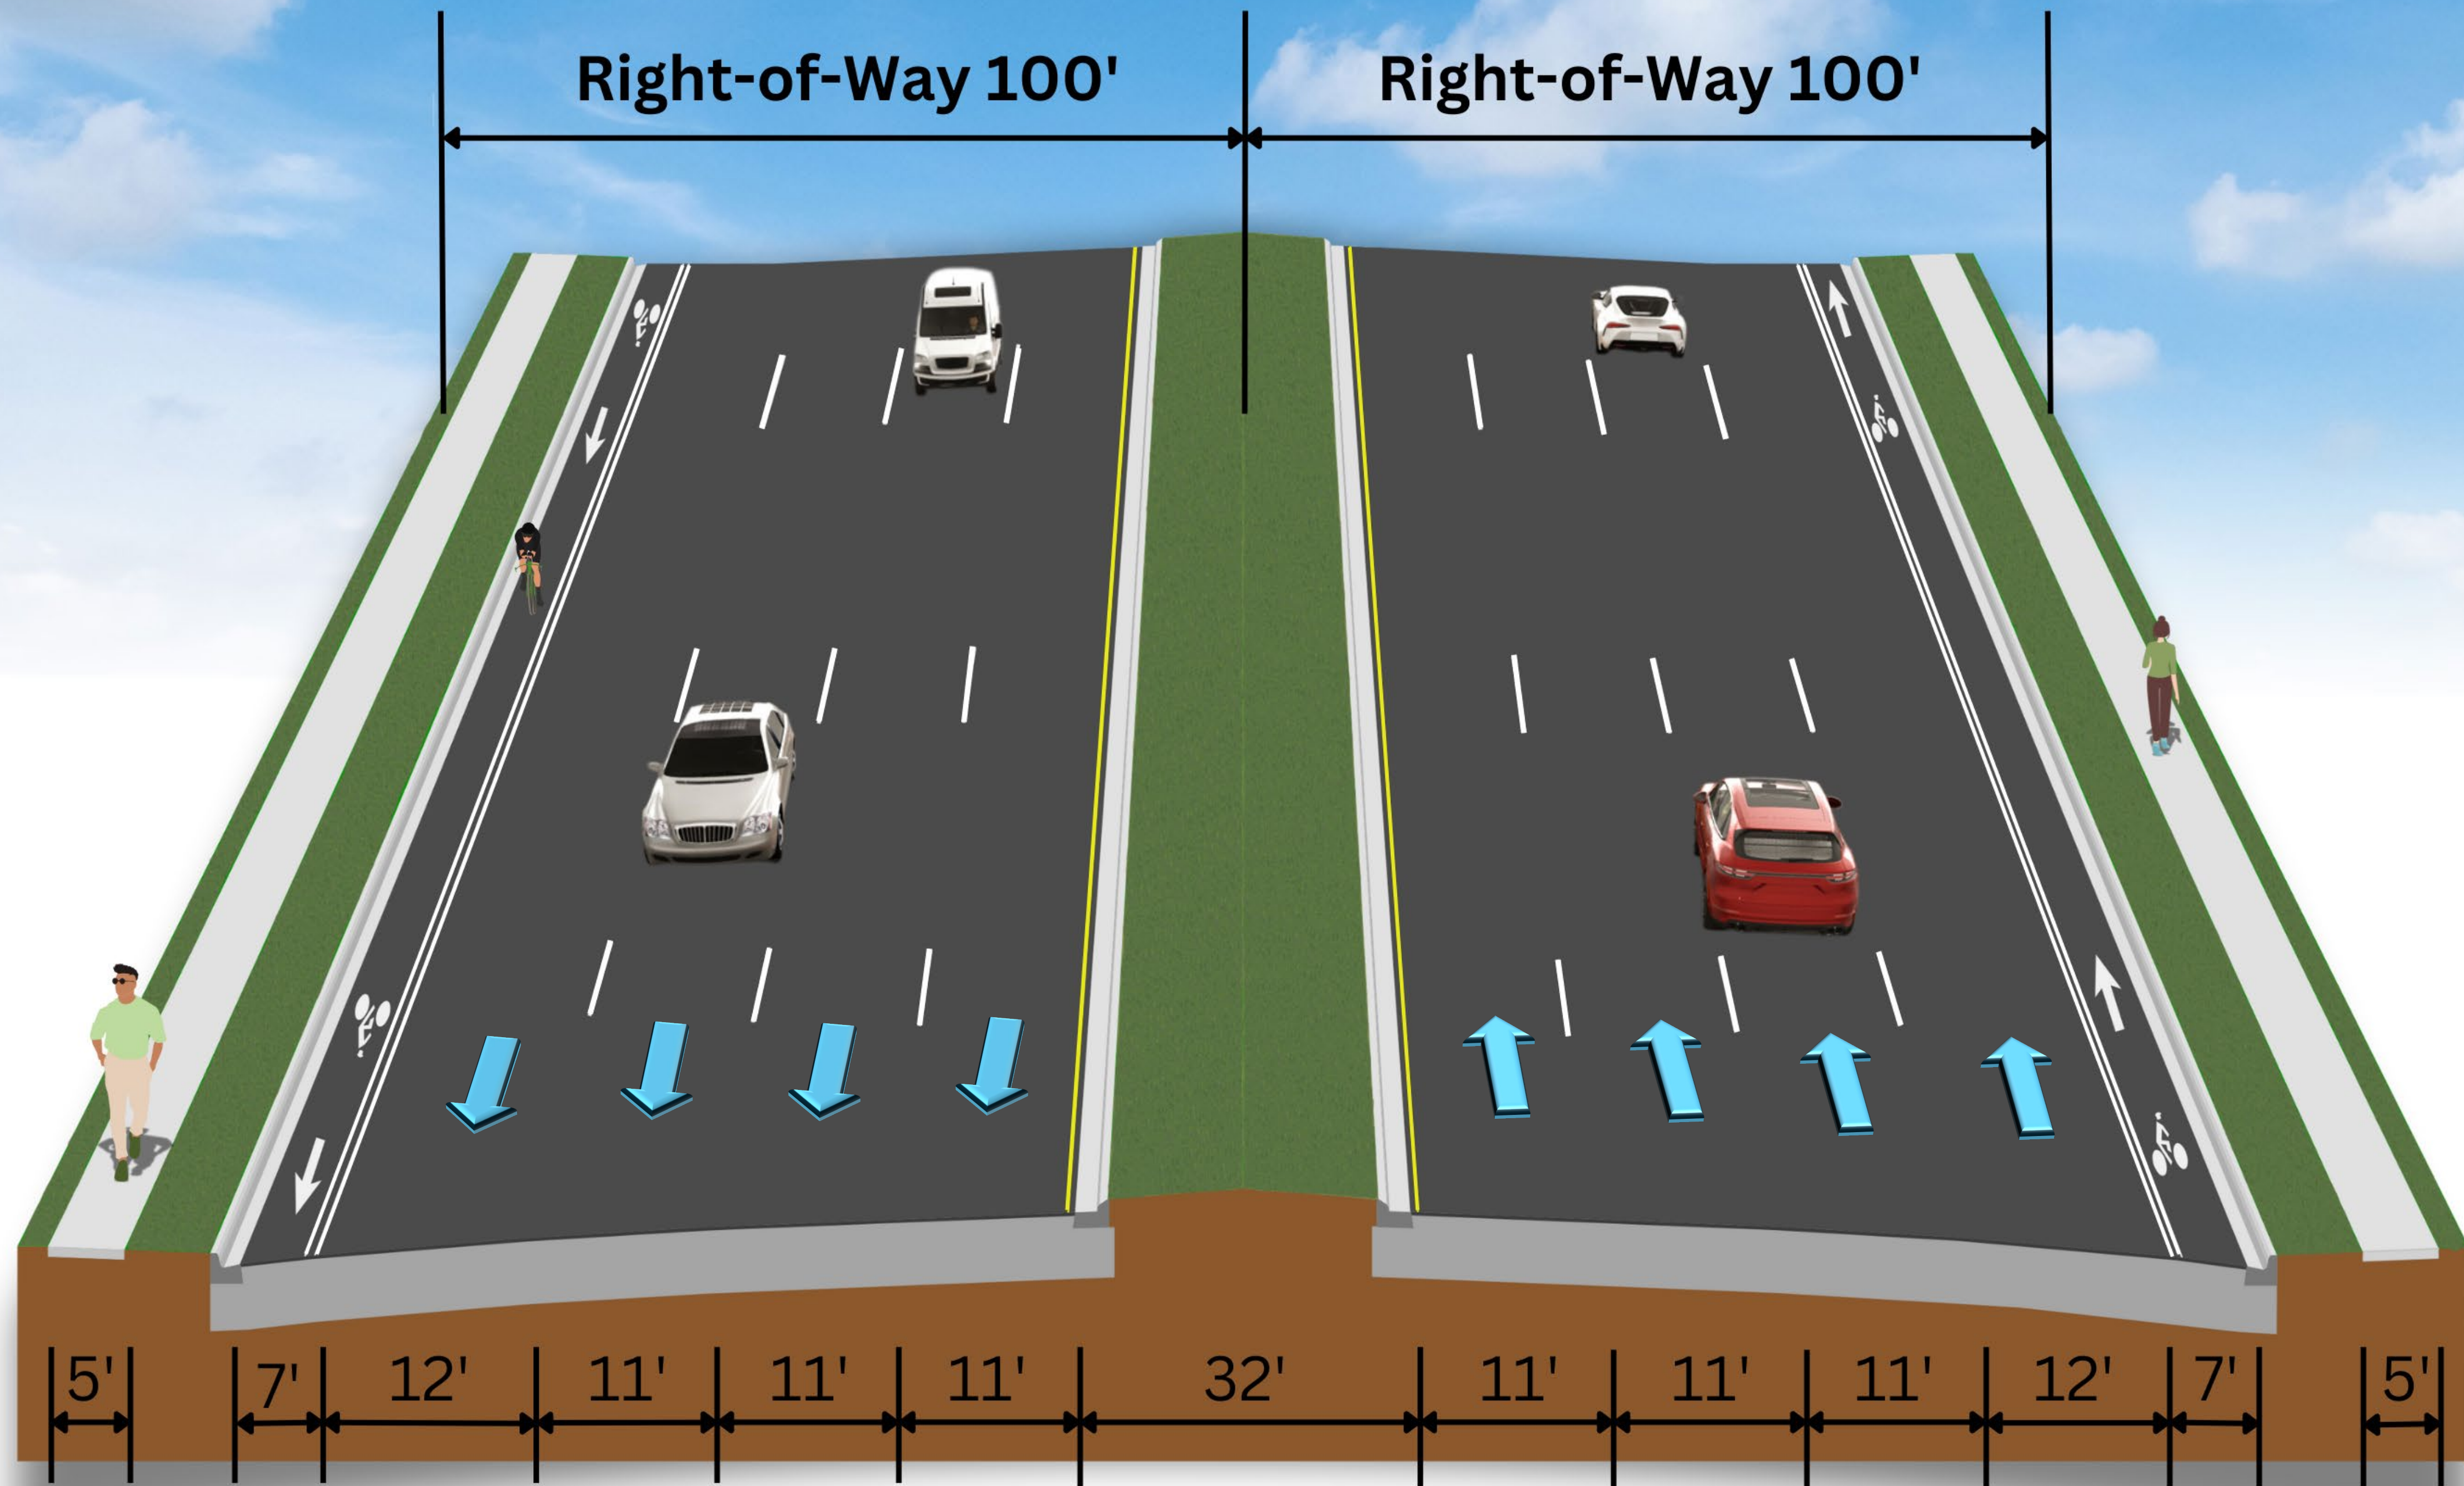

State Road (S.R.) 436

from U.S. 441 to the Seminole County line

Orange County, Florida

Financial Project Identification No.: 450640-1

Proposed Typical Section