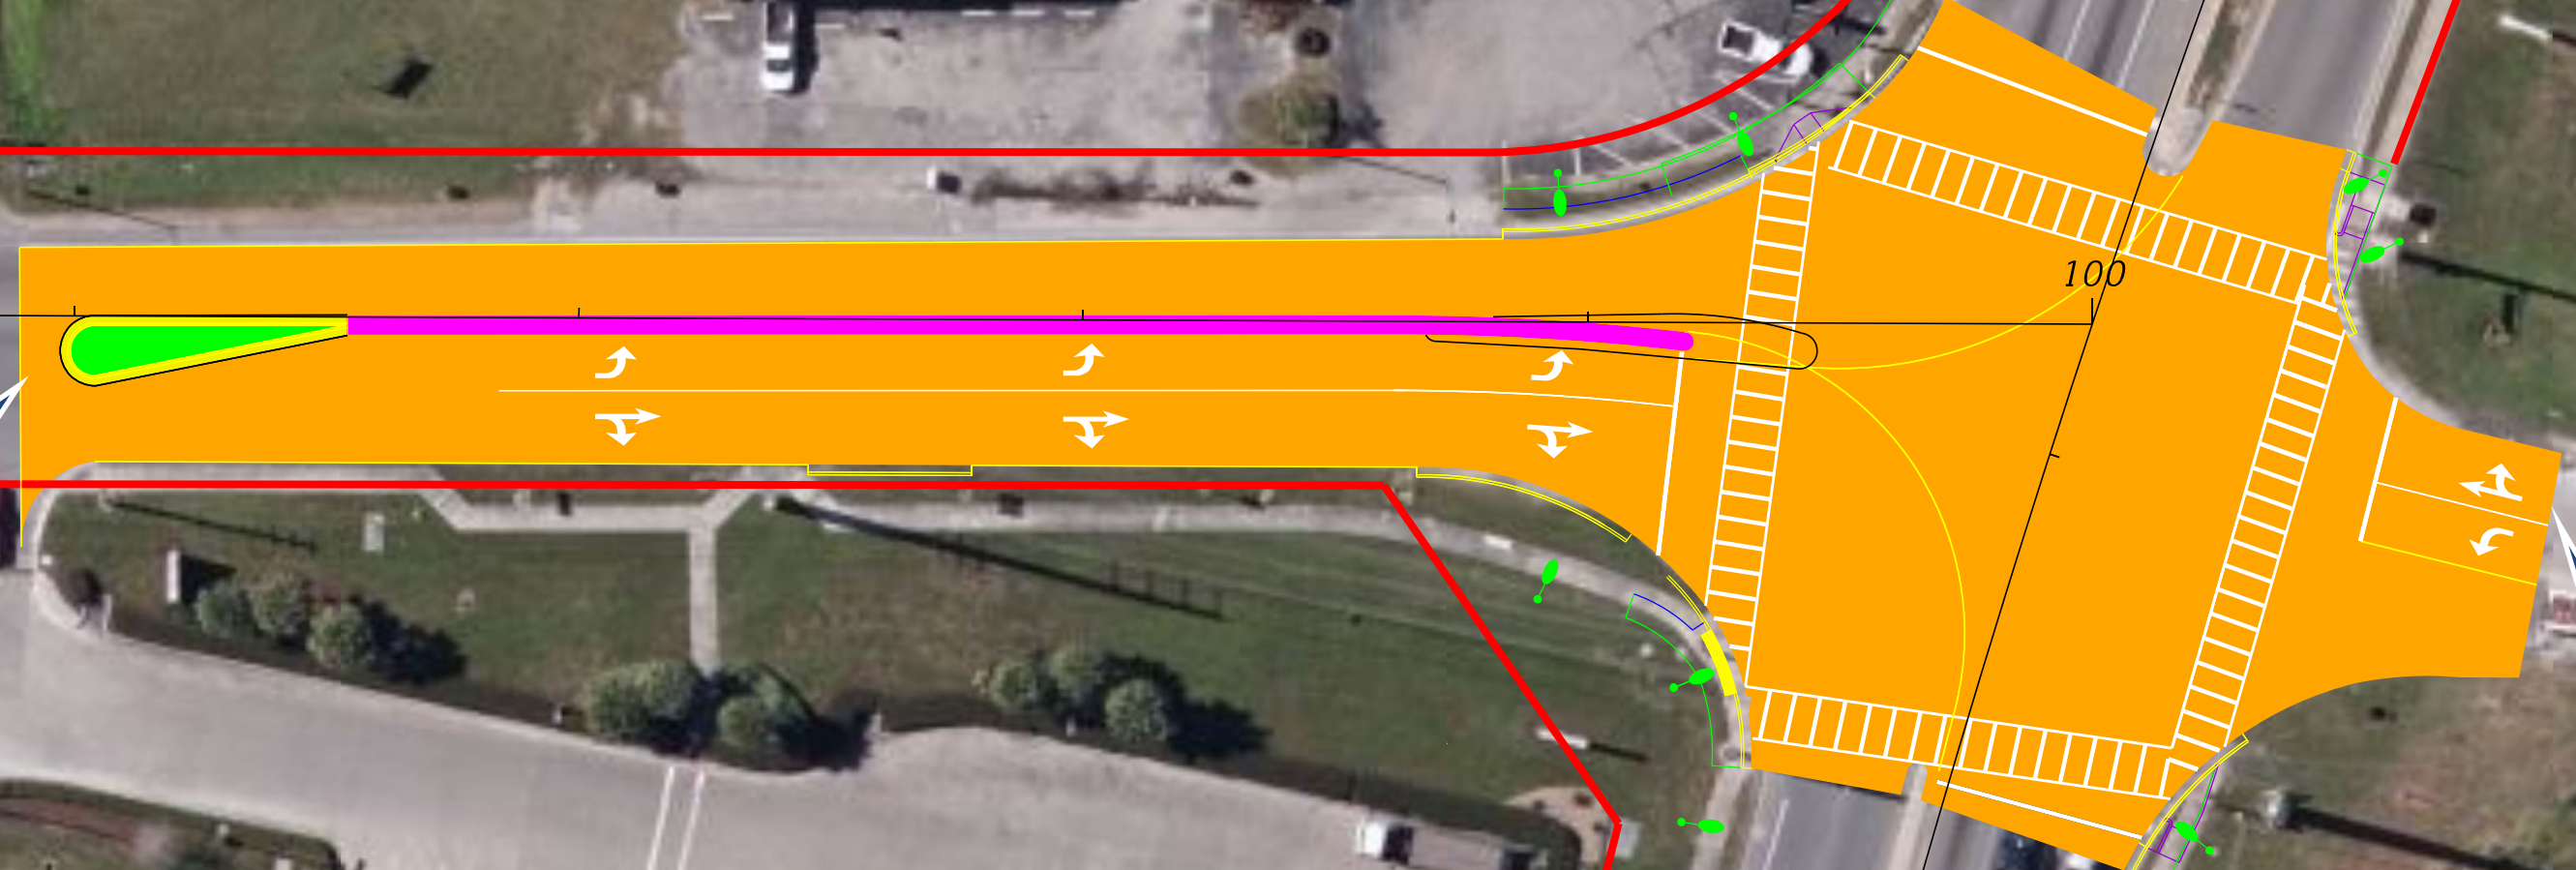

First
Missionary
Baptist Church

Kim E's
Flowers

J Garrett
Tire

Groveland
Discount
Beverage

Shell

Begin Construction
STA 95+88.88

End Construction
STA 11+02.31

Race Trac

ROADWAY TYPICAL SECTION